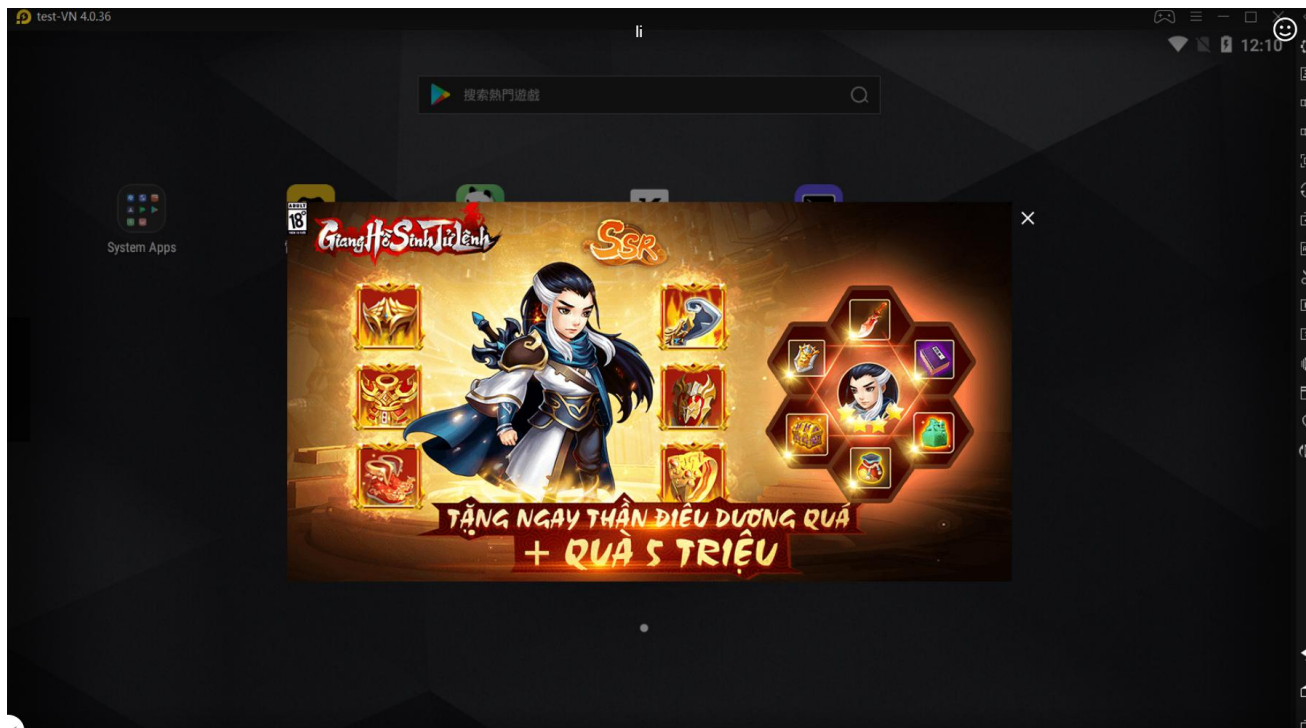

Creative size

Pricing	Description		Format	Dimensions	Remarks
CPT	Loading screen	Landscape mode & Portrait mode	JPG, less than 200KB	1920px by 1080px 1080px by 1920px	There is track matte at 120px below of loading screen, It's best not to show text
		Button	PNG, less than 50KB	none	
	Big pop up on home page		JPG, less than 200KB	960px by 540px	
	Small pop up on lower right corner		JPG, less than 200KB	300px by 420px	
CPI	Banner		JPG, less than 200KB	440px by 248px	Display 4 rolling banners at the same time
	Icon		PNG, less than 200KB	170px by 170px	
	Video		Mp4, less than 10M	Video bitrate \geq 516kpps; frame rate \geq 24fps, aspect ratio16:9	
Pres-registration	Banner		JPG, less than 200KB	360px by 200px	

Loading screen:

LDPlayer

Website: <http://ldplayer.net/>

Button of loading screen:

Big pop up:

LDPlayer

Website: <http://ldplayer.net/>

Small pop up: