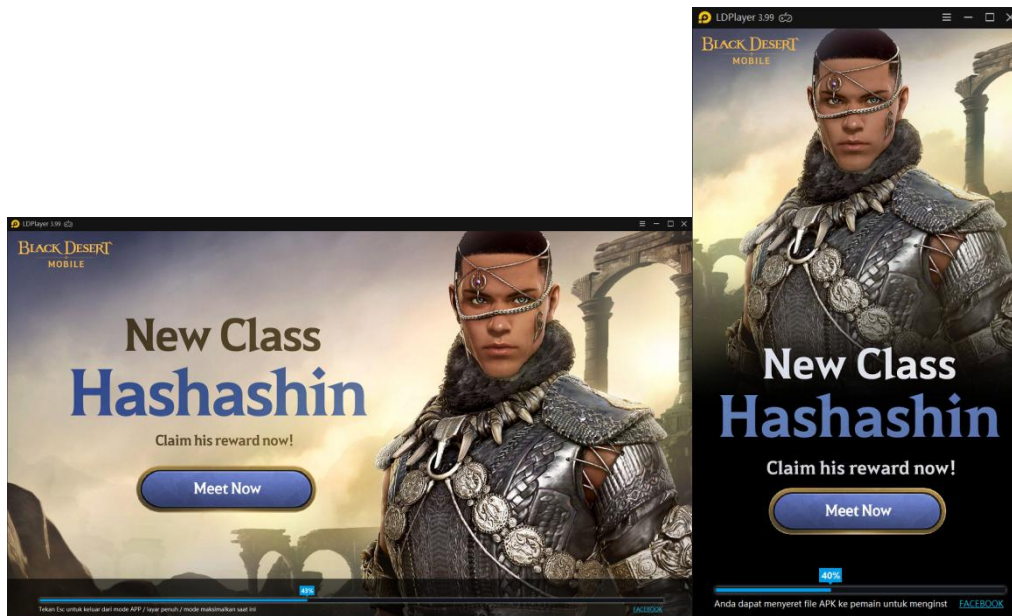

Loading screen:

LDPlayer

Website: <http://ldplayer.net/>